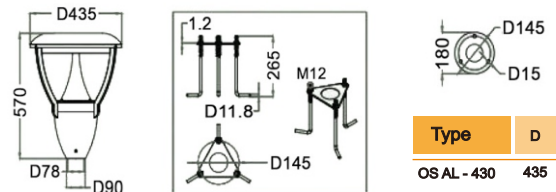

LED Garden Light AL-430

Product Specification

- Lamp : Osram LED
- Housing & Top : Die Cast Aluminium
- Cover : Acrylic Diffuser Clear
- Finishing : Electrostatical Powder Coated
- Ingress Protection : IP 20
- 3x22.5W to replace 1x70W QMH / HPS
- 3x33.5W to replace 1x150W QMH / HPS

Dimension (mm)

Type	D	H
OS AL - 430	435	570

Model	System Lumens (lm)	System Power (W)	System Current (A)	Power Factor	Beam Angle (°)	LED Module (DC)	CCT (K)		
OS AL-430-CN111	4800lm	64W	0.28	0.95	40°	3 x PL-CN111-DC-COB-2800	3000K	4000K	-
	7200lm	86W	0.38	0.95	40° / 60°	3 x PL-CN111-DC-COB-4300	3000K	4000K	-
VIP AL-430-CN111	5500lm	74W	0.32	0.95	40°	3 x VIP111-3200-8xx-40D	3000K	4000K	-
	9000lm	100W	0.44	0.95	60°	3 x OS111-COB-4000-8xx-60D	3000K	4000K	-
OS AL-430-LED	3000lm	50W	0.20	0.95	60°	1 x OS LED 50W/xxxxK	3000K	4000K	6000K
	7000lm	100W	0.38	0.95	60°	1 x OS LED 100W/xxxxK	3000K	4000K	6000K