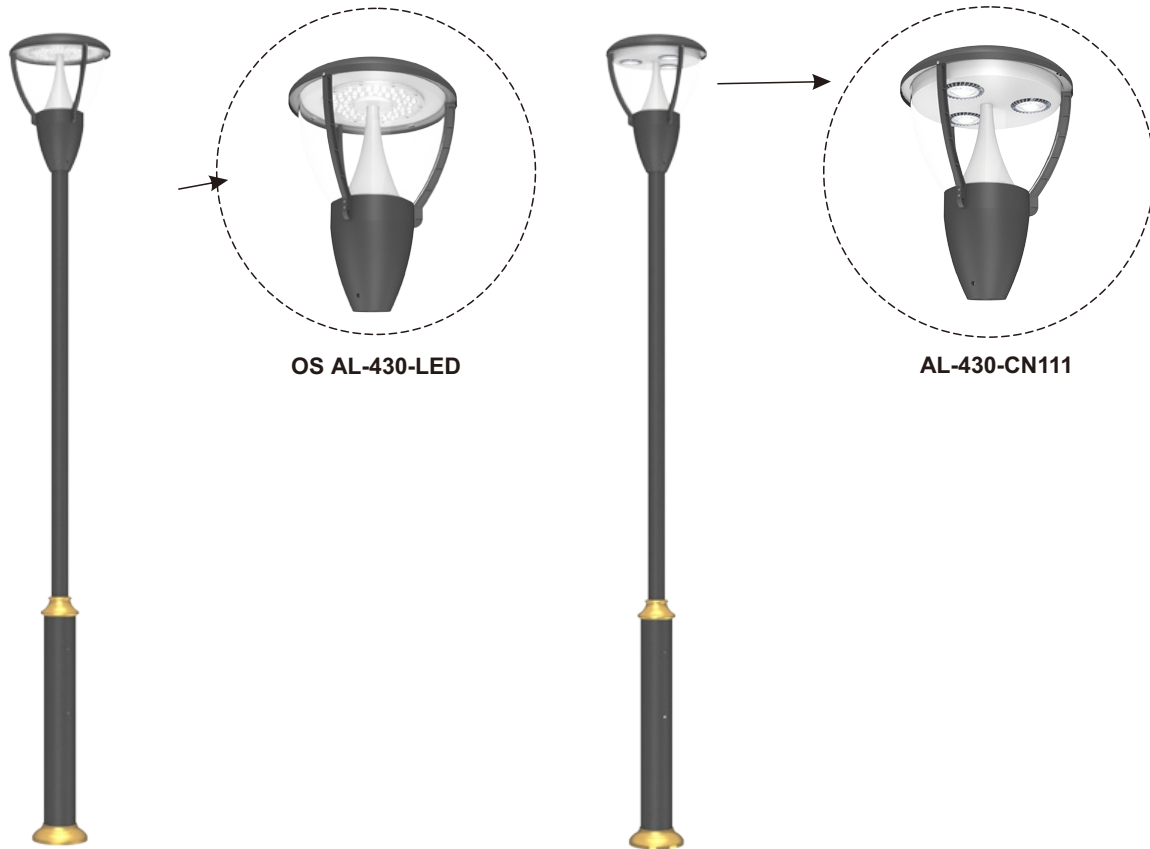

LED Garden Light AL-430

Product Specification

- Lamp : Osram LED
- Housing & Top : Die Cast Aluminium
- Cover : Acrylic Diffuser Clear
- Finishing : Electrostatical Powder Coated
- Ingress Protection : IP 20
- 3x22.5W to replace 1x70W QMH / HPS
- 3x33.5W to replace 1x150W QMH / HPS

Dimension (mm)

Type	D	H
OS AL - 430	435	570

Model	System Lumens (lm)	System Power (W)	System Current (A)	Power Factor	Beam Angle (°)	LED Module (DC)	CCT (K)		
OS AL-430-CN111	4800lm	64W	0.28	0.95	40°	3 x PL-CN111-DC-COB-2800	3000K	4000K	-
	7200lm	86W	0.38	0.95	40° / 60°	3 x PL-CN111-DC-COB-4300	3000K	4000K	-
VIP AL-430-CN111	5500lm	74W	0.32	0.95	40°	3 x VIP111-3200-8xx-40D	3000K	4000K	-
	9000lm	100W	0.44	0.95	60°	3 x OS111-COB-4000-8xx-60D	3000K	4000K	-
OS AL-430-LED	3000lm	50W	0.20	0.95	60°	1 x OS LED 50W/xxxxK	3000K	4000K	6000K
	7000lm	100W	0.38	0.95	60°	1 x OS LED 100W/xxxxK	3000K	4000K	6000K