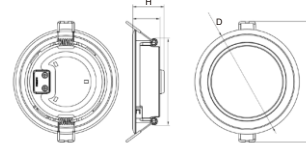

LED Downlight *DLM Slim*

DLM Slim 4 Inch

DLM Slim 6 Inch

DLM Slim 8 Inch

Product Specification

- Model : Certaflux DLM Slim
- Lamp : CertaFlux DLM Slim PHILIPS
- Housing : Die Casting Aluminium
- Ingress Protection : IP 20

Dimension (mm)

Type	D	H
DLM Slim 4"	120	36
DLM Slim 6"	170	36
DLM Slim 8"	223	37

Equipment

Lamp	Light Output	Lamp Wattage	System efficacy	Color Temp	CRI	LifeTime	T Case	Drivers
	lm	W	lm/W	K	Ra	hrs	°C	
CertaFlux DLM Slim 600lm 4"	600	6	90	3000 / 4000 / 5000	80	25.000	70	CertaDrive 6W 0.15A 40V LPF I 230V
CertaFlux DLM Slim 1000lm 4"	1000	10	100	3000 / 4000 / 5000	80	25.000	80	CertaDrive 10W 0.25A 40V LPF I 230V
CertaFlux DLM Slim 1000lm 6"	1000	10	100	3000 / 4000 / 5000	80	25.000	70	CertaDrive 10W 0.25A 40V LPF I 230V
CertaFlux DLM Slim 2000lm 6"	2000	20	100	3000 / 4000 / 5000	80	25.000	80	CertaDrive 20W 0.5A 40V LPF I 230V
CertaFlux DLM Slim 2000lm 8"	2000	20	100	3000 / 4000 / 5000	80	25.000	70	CertaDrive 20W 0.5A 40V LPF I 230V