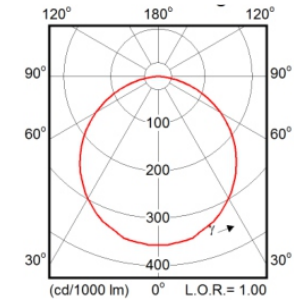

LED Downlight *DLM Slim*

DLM Slim 4 Inch

DLM Slim 6 Inch

DLM Slim 8 Inch

Product Specification

- Model : Certaflux DLM Slim
- Lamp : CertaFlux DLM Slim PHILIPS
- Housing : Die Casting Aluminium
- Ingress Protection : IP 20

Dimension (mm)

Type	D	H
DLM Slim 4"	120	36
DLM Slim 6"	170	36
DLM Slim 8"	223	37

Equipment

Lamp	Light Output	Lamp Wattage	System efficacy	Color Temp	CRI	LifeTime	T Case	Drivers
	lm	W	lm/W	K	Ra	hrs	°C	
CertaFlux DLM Slim 600lm 4"	600	6	90	3000 / 4000 / 5000	80	25.000	70	CertaDrive 6W 0.15A 40V LPF I 230V
CertaFlux DLM Slim 1000lm 4"	1000	10	100	3000 / 4000 / 5000	80	25.000	80	CertaDrive 10W 0.25A 40V LPF I 230V
CertaFlux DLM Slim 1000lm 6"	1000	10	100	3000 / 4000 / 5000	80	25.000	70	CertaDrive 10W 0.25A 40V LPF I 230V
CertaFlux DLM Slim 2000lm 6"	2000	20	100	3000 / 4000 / 5000	80	25.000	80	CertaDrive 20W 0.5A 40V LPF I 230V
CertaFlux DLM Slim 2000lm 8"	2000	20	100	3000 / 4000 / 5000	80	25.000	70	CertaDrive 20W 0.5A 40V LPF I 230V