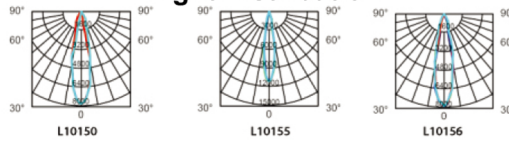

L10150
(can adjustable)

L10155

L10156

Light Distribution

Product Specification

- Type : L10150 , L10155 , L10156
- Lamp : Fortimo SLM C PW 1208 I L15 2024 G6
Kit Basic core 3000 G1 (COB)
- Beam Angel : 24° / 36°
- Material : Die Cast Aluminium
- Finishing Procces : Powder Coating
- Colour : Sand White
- Ingress Protection : IP 20

Dimension (mm)

Type	D	H	Cut Hole
L 10150	155	105	143
L 10155	155	161	143
L 10156	155	131.5	143

Equipment

Lamp	Light Output	Lamp Wattage	Module efficacy	Replaced Wattage	Color Temp	CRI	Lfe Time	TCASE	Driver
	lm	W	lm/W	W	K	Ra	hrs	°C	
Fortimo SLM C PW 1208 I L15 2024 G6	3000	27.5	117	50	3000, 3500, 4000	80, 90	50.000	85	Xitanium 32W 0.7/0.75A 42V I 230V CertaDrive 30W 0.7A 42V 230V Element LD 30/220-240 700
Kit Basic core 3000 G1	3000	28	107	50	3000, 4000	80, 90	30.000	70	